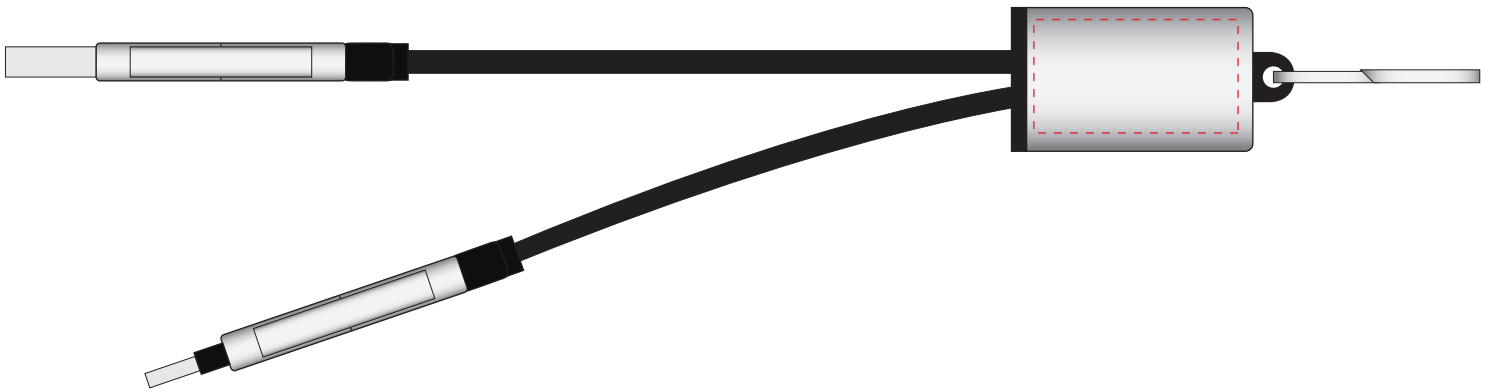

Your Ref:	Quantity:	Product Code: ZP1060
Our Ref:	Version: 1	Product Colour: SILVER

**PRINTING CONCERNS:**

Please note that this product has Sustainability Markings that are not visible from this perspective

We stock this item in the following colours

**PANTONE REFERENCE(S)**

● Engrave

ARTWORK SCALE 100%

ARTWORK SCALE 100%

Max engrave Area: 27mm x 15mm

Product Image for visualisation  
- colours may vary

The dashed line is to demonstrate print area and will not appear on your printed item